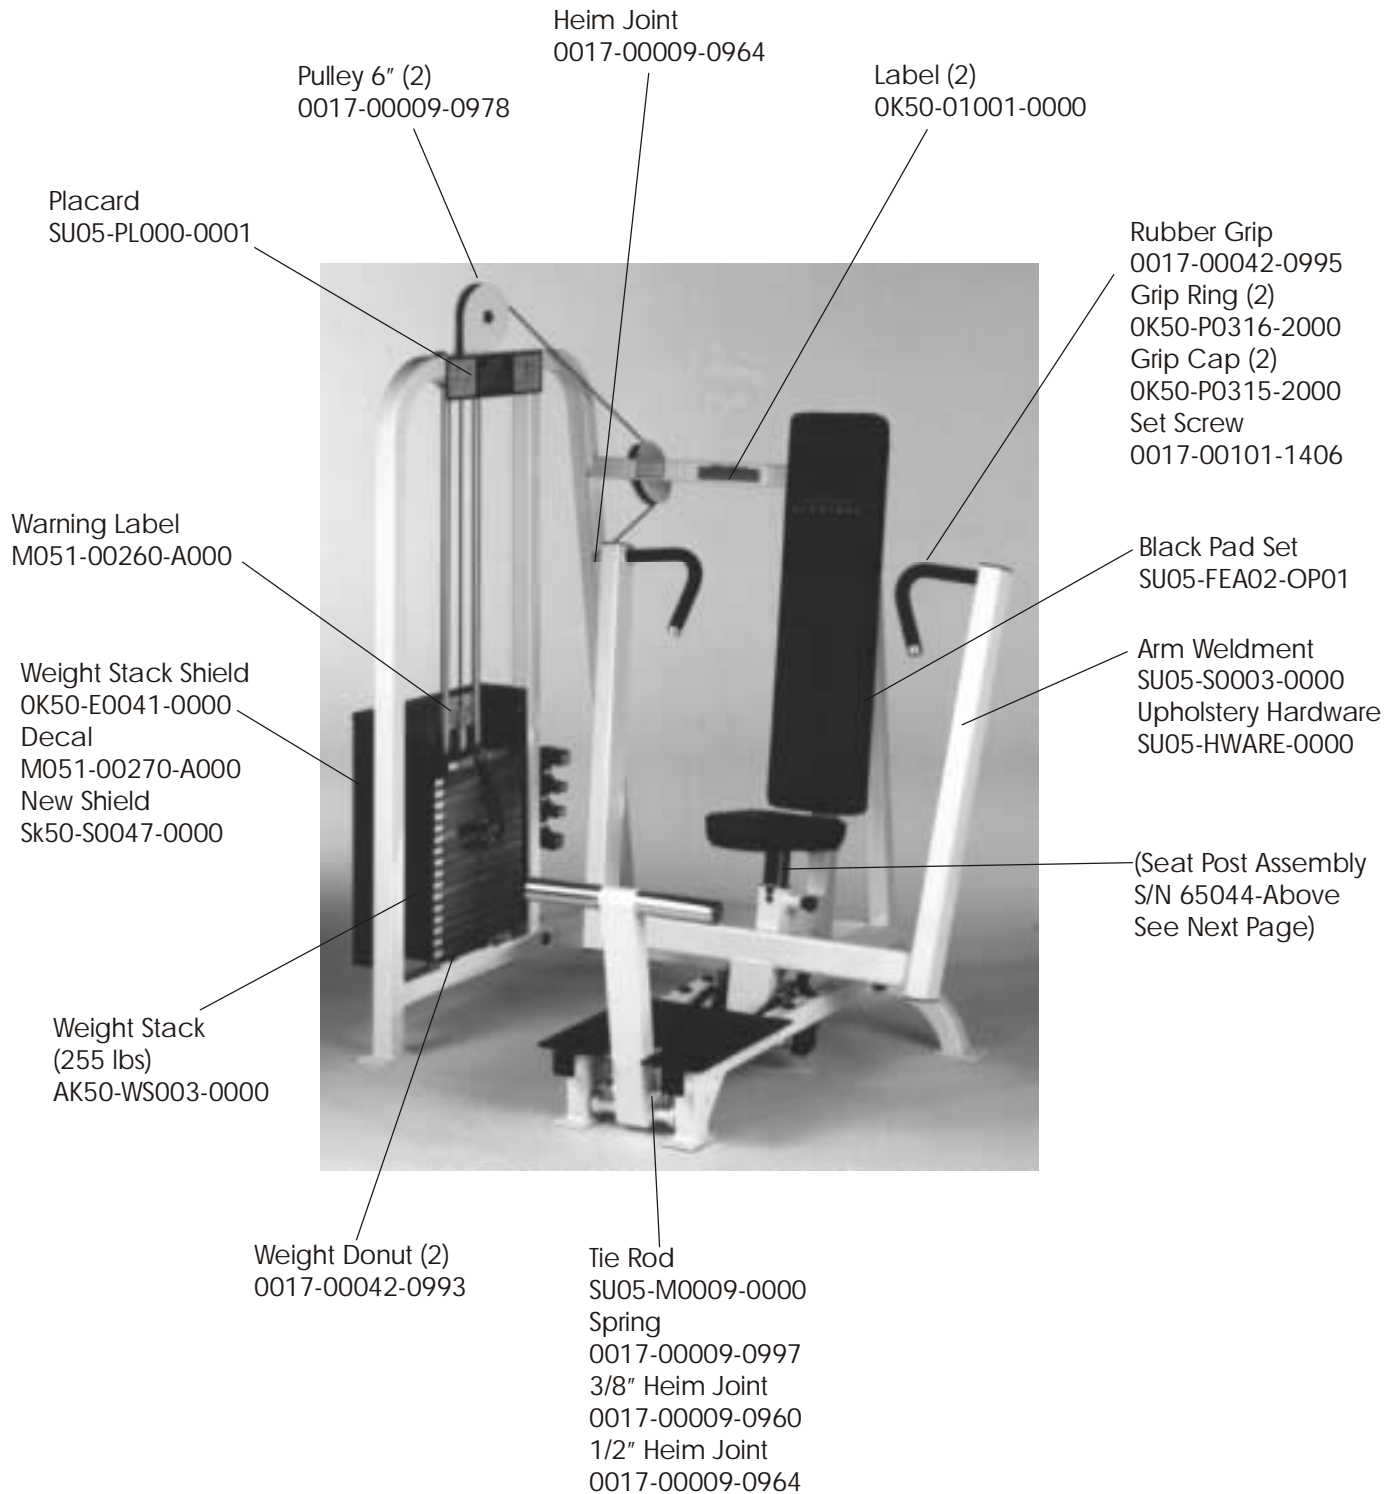

STRENGTH 9000 SERIES TRAINING EQUIPMENT

SU05 Chest Press