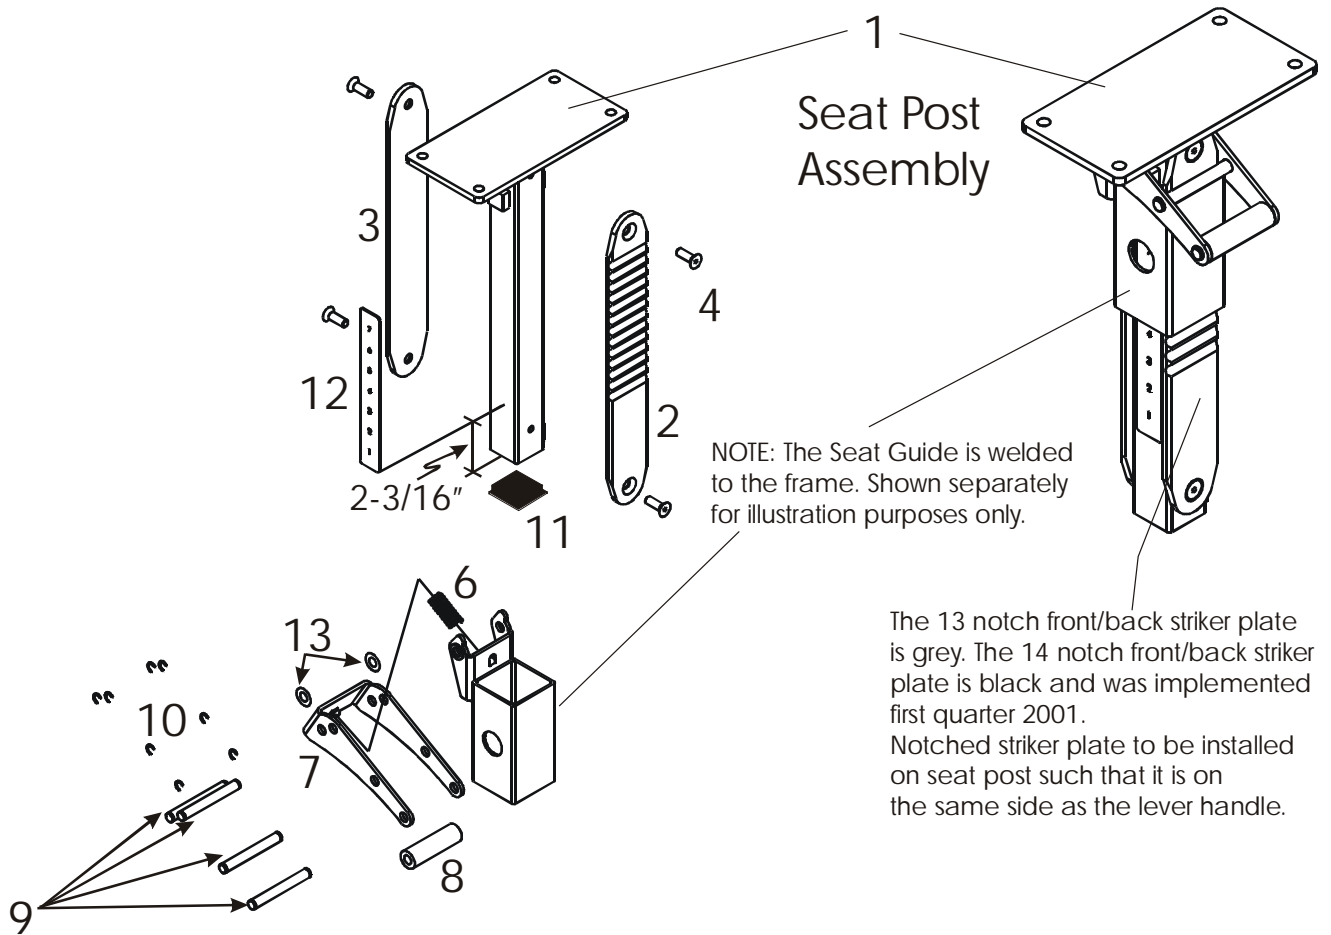

STRENGTH 9000 SERIES TRAINING EQUIPMENT

SU05 Seat Post Assembly - S/N 65044-Above

BILL OF MATERIALS			
Item No.	Qty.	Part Number	Description
1	1	AK50-S0028-0000	Seat post assembly
2	1	0K50-P0547-0000	Front striker plate (14 notch)
3	1	0K50-P0548-0000	Back striker plate
4	4	0017-00101-1655	5/16" x 24 flat bolt
6	1	0017-00009-1079	Spring
7	1	0K50-P0550-0000	Lever release
8	1	0017-00042-1089	Rubber grip
9	4	0K50-P0551-0000	Grooved pin
10	8	0017-00100-0190	Retaining clips
11	1	0017-00042-0944	1-1/2" x 1-1/2" End cap
12	1	M051-00363-A000	Number strip
13	2	0017-00104-0373	Nylon washer