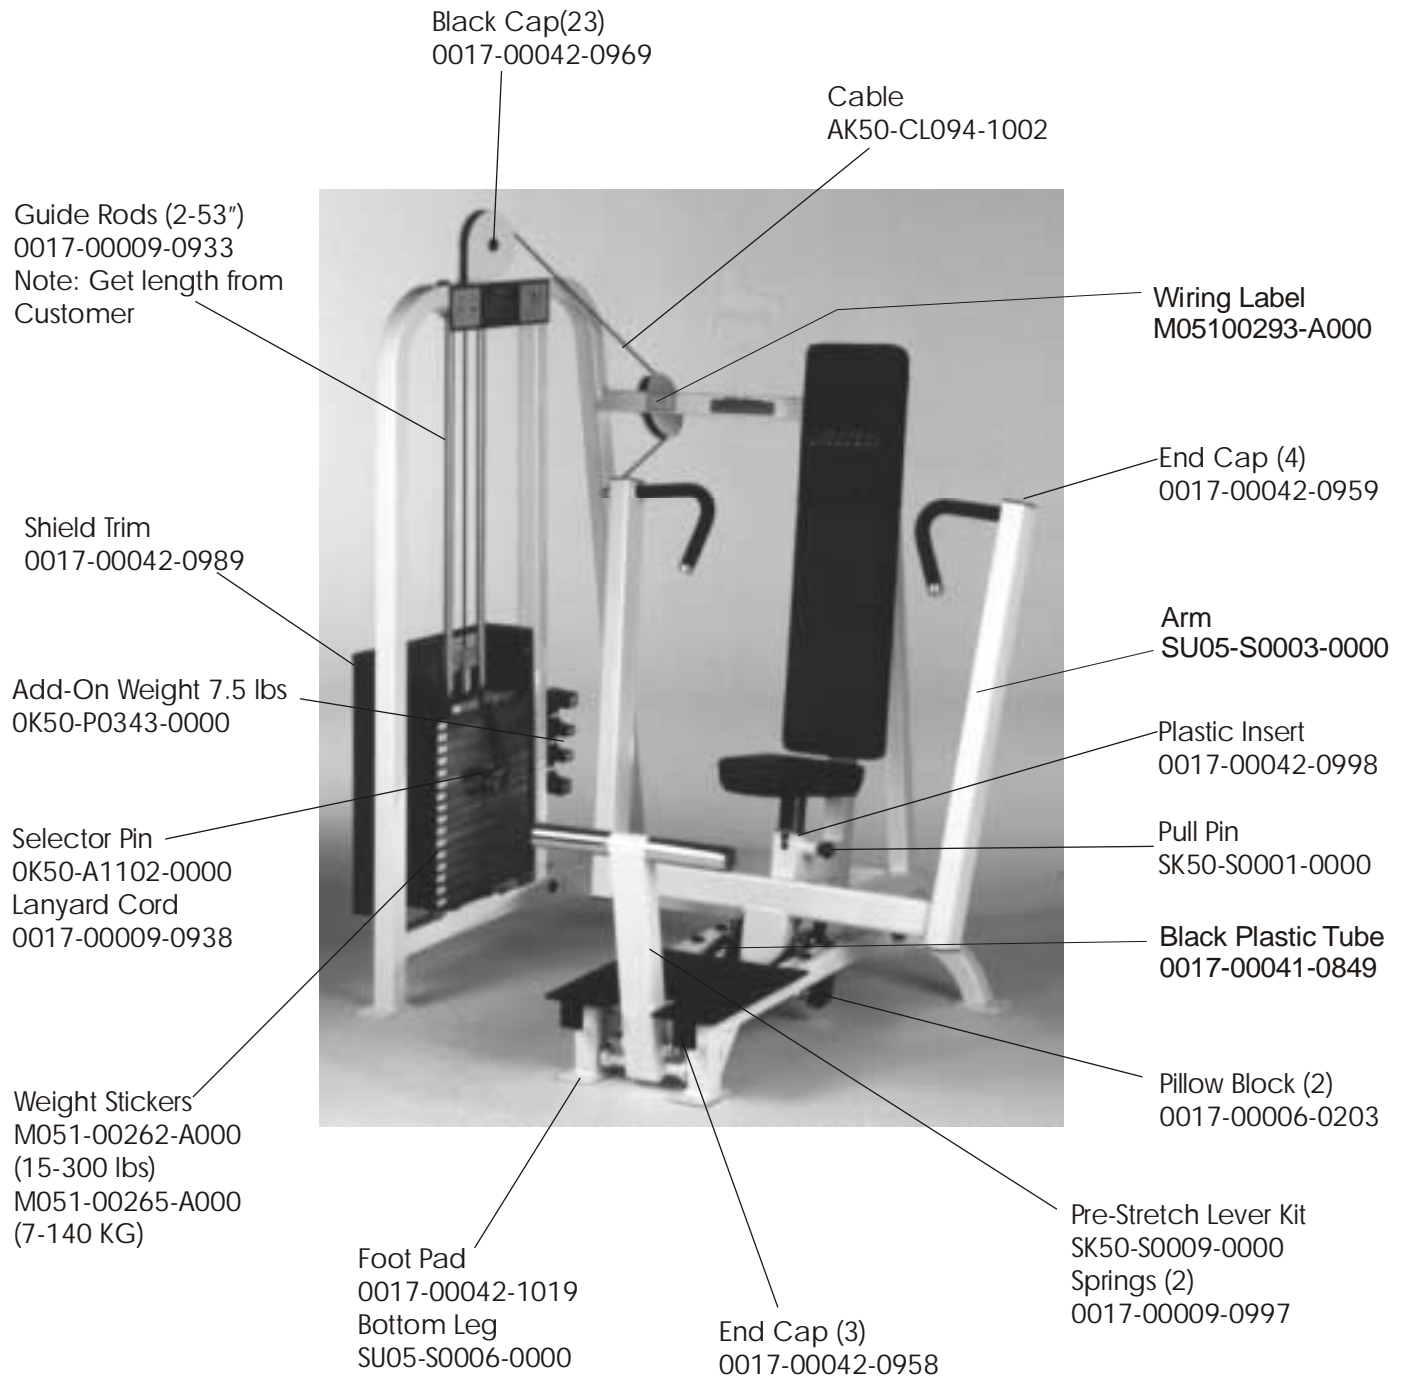

# STRENGTH 9000 SERIES TRAINING EQUIPMENT

## SU05 Chest Press

## SU05 Chest Press

---

Foot Plate  
OK50-P0422-1000

Foot Pedal Stops  
SU05-S0003-0000

Single Leg  
Sub-Assembly  
SU05-S0006-0000

Leg Sub-Assembly  
SU05-S0007-0000